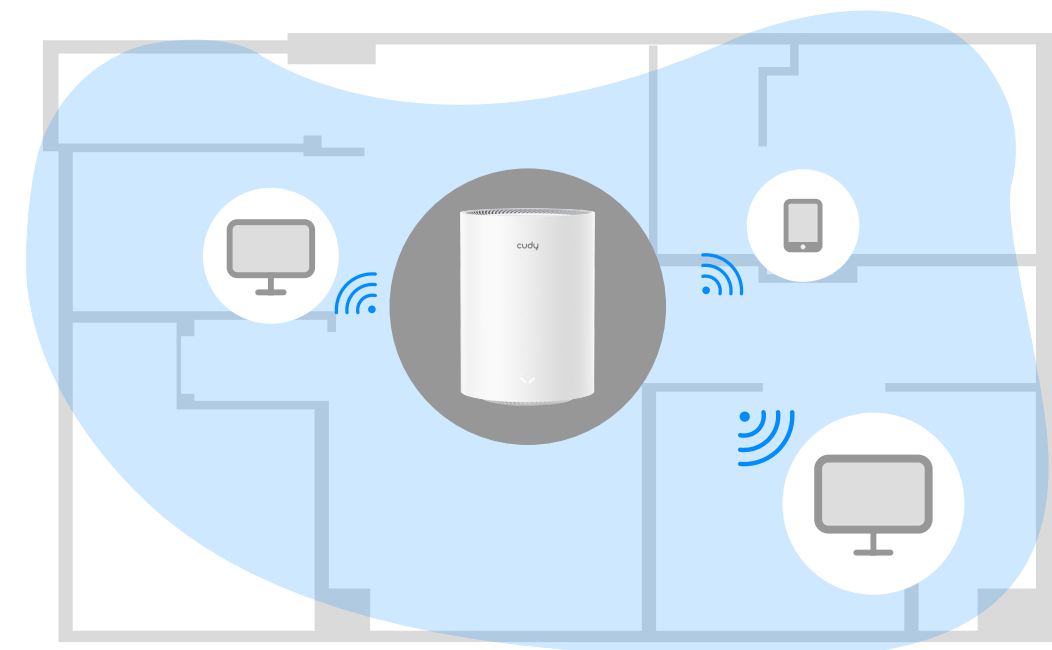

Features

Extensive Coverage: Beamforming, and four antennas combine to deliver focused reception to devices far away.