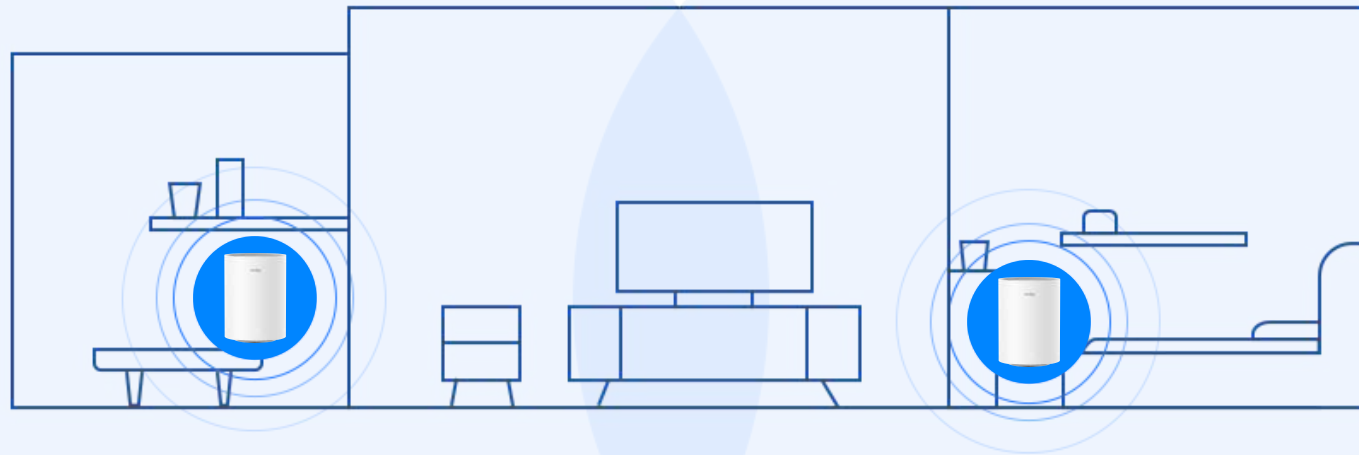

AC1200 Whole Home Mesh Covers Up to 5,000 sq.ft

With stronger and more efficient signals enhanced by Beamforming and MU-MIMO, M1200 boosts broader whole home Wi-Fi coverage with great performance. Wireless connections and optional Ethernet backhaul work together to link mesh units, providing even faster network speeds and truly seamless coverage. Want more coverage? Simply add another one.